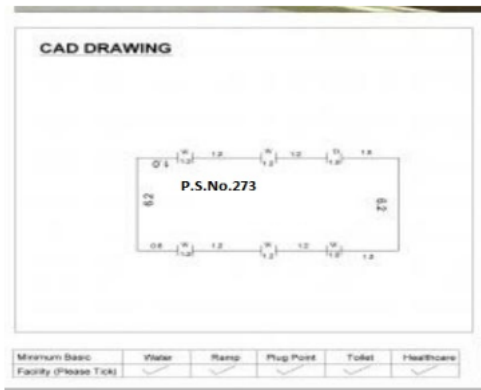

Nazri Naksha

Google Map View

Polling Station Building Front View

Polling Station Front View

Cad View

Key MAP View