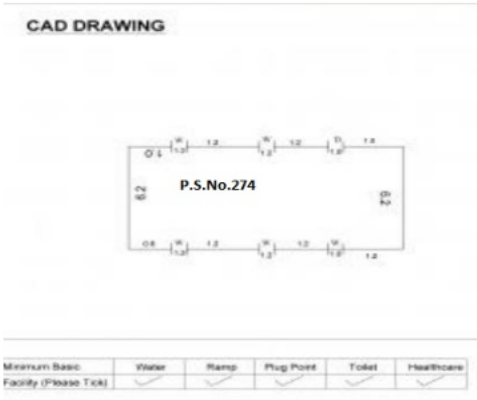

Nazri Naksha

Google Map View

Polling Station Building Front View

Polling Station Front View

Cad View

Key MAP View