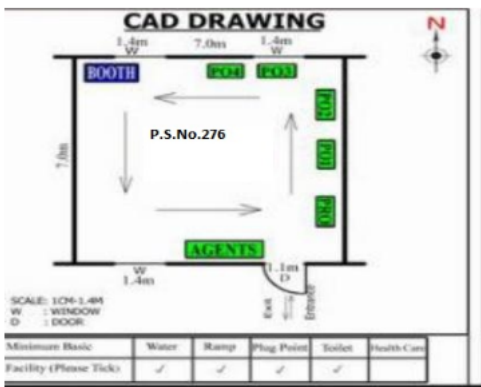

Nazri Naksha

Google Map View

Polling Station Building Front View

Polling Station Front View

Cad View

Key MAP View