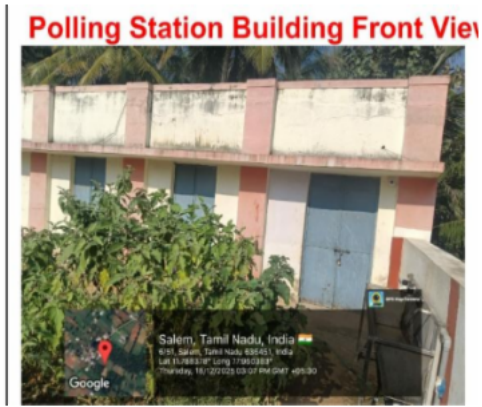

Polling Station Building Front View