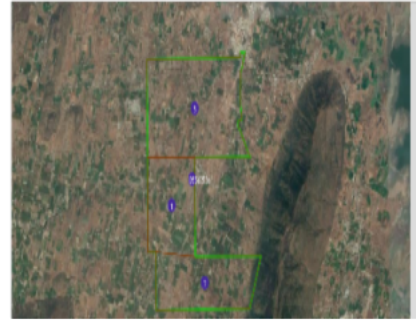

Nazri Naksha

Google Map View