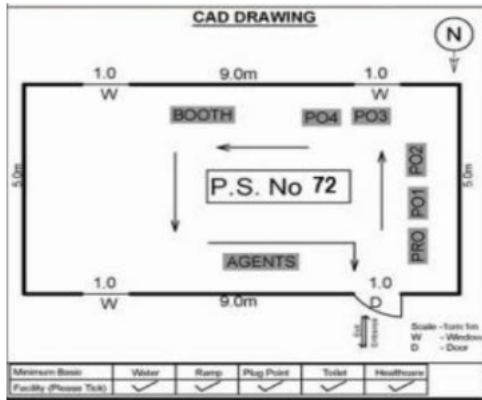

Nazri Naksha

Google Map View

Polling Station Building Front View

Polling Station Front View

Cad View

Key MAP View