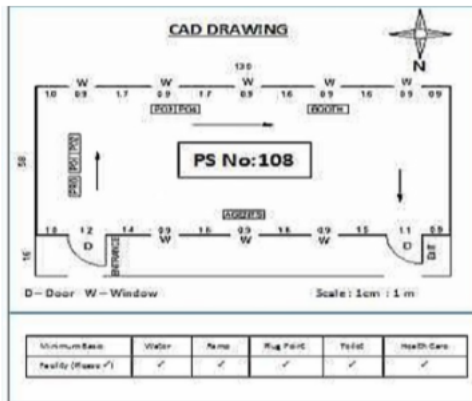

Nazri Naksha

Google Map View

Polling Station Building Front View

Polling Station Front View

Cad View

Key MAP View