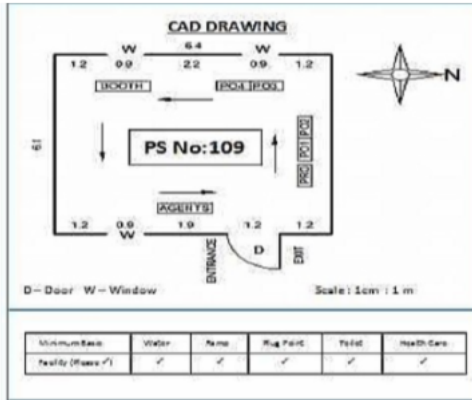

Nazri Naksha

Google Map View

Polling Station Building Front View

Polling Station Front View

Cad View

Key MAP View