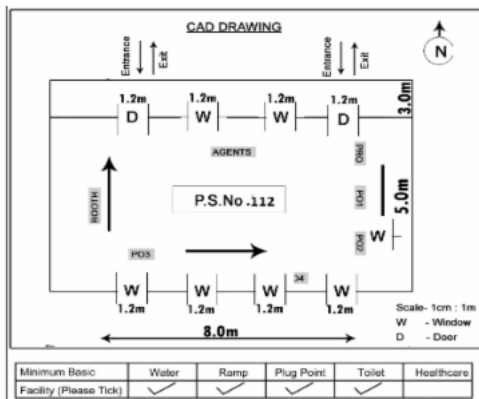

Nazri Naksha

Google Map View

Polling Station Building Front View

Polling Station Front View

Cad View

Key MAP View