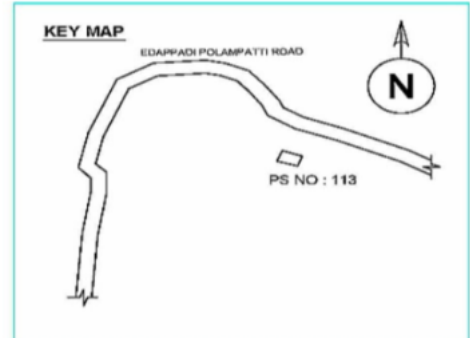

Key MAP View

- a) Landmarks b) Road names c) Traffic flow
2. PS - POLLING STATION