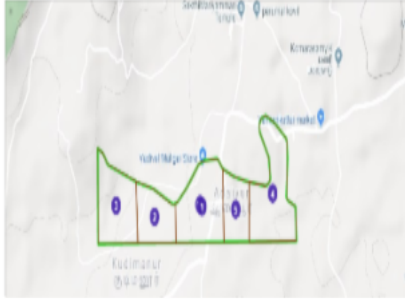

Nazri Naksha

Google Map View