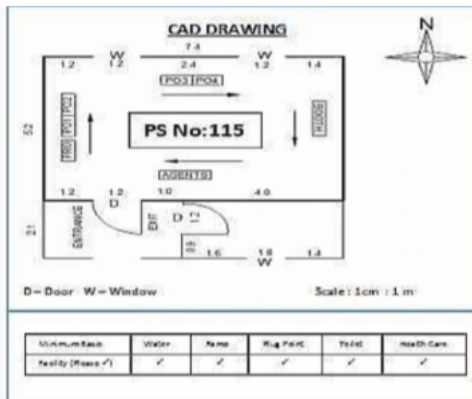

Nazri Naksha

Google Map View

Polling Station Building Front View

Polling Station Front View

Cad View

Key MAP View