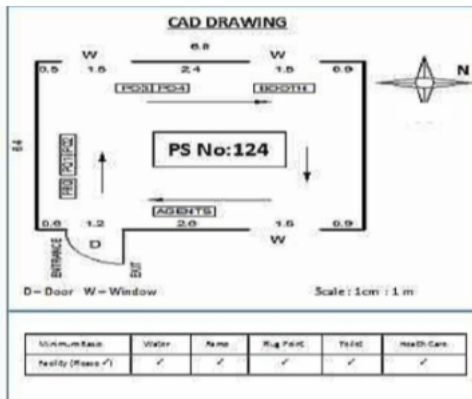

Nazri Naksha

Google Map View

Polling Station Building Front View

Polling Station Front View

Cad View

Key MAP View