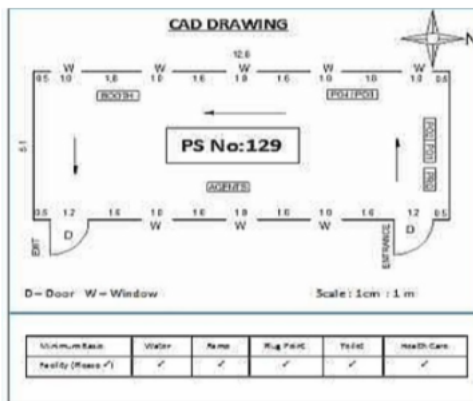

Nazri Naksha

Google Map View

Polling Station Building Front View

Polling Station Front View

Cad View

Key MAP View