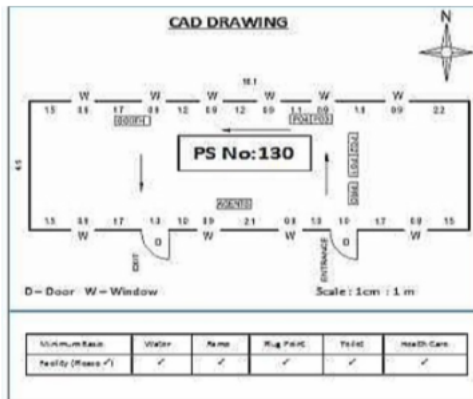

Nazri Naksha

Google Map View

Polling Station Building Front View

Polling Station Front View

Cad View

Key MAP View