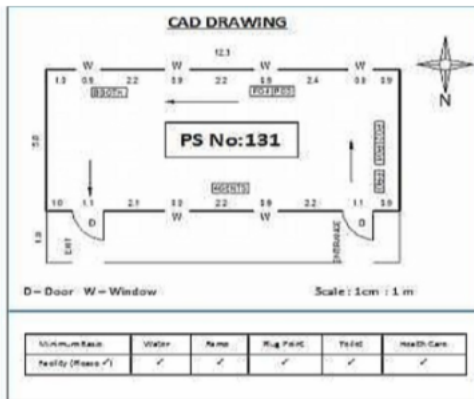

Nazri Naksha

Google Map View

Polling Station Building Front View

Polling Station Front View

Cad View

Key MAP View