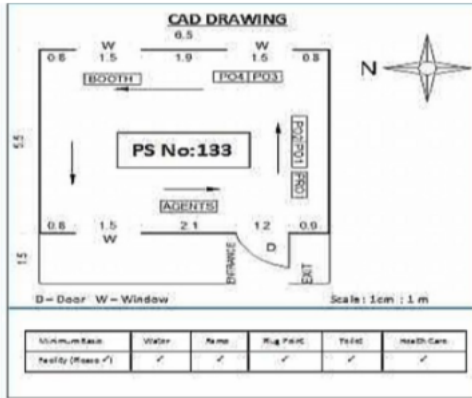

Nazri Naksha

Google Map View

Polling Station Building Front View

Polling Station Front View

Cad View

Key MAP View