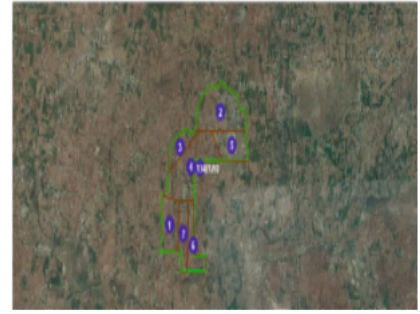

Nazri Naksha

Google Map View