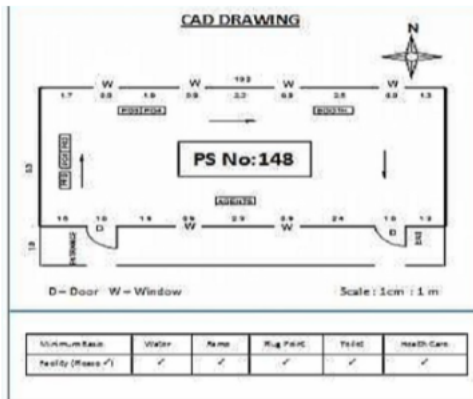

Nazri Naksha

Google Map View

Polling Station Building Front View

Polling Station Front View

Cad View

Key MAP View