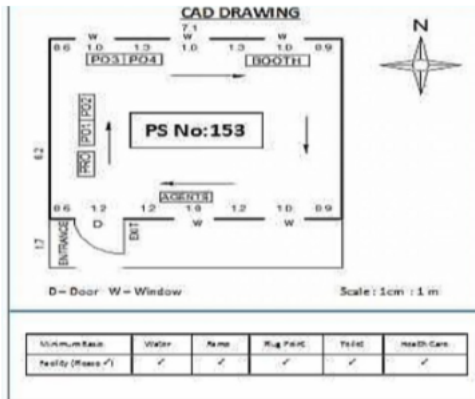

Nazri Naksha

Google Map View

Polling Station Building Front View

Polling Station Front View

Cad View

Key MAP View