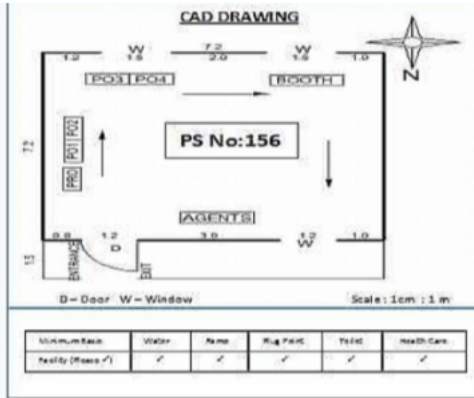

Nazri Naksha

Google Map View

Polling Station Building Front View

Polling Station Front View

Cad View

Key MAP View