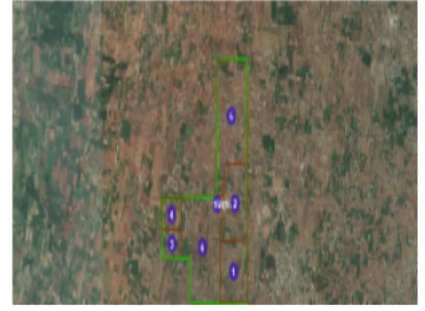

Nazri Naksha

Google Map View