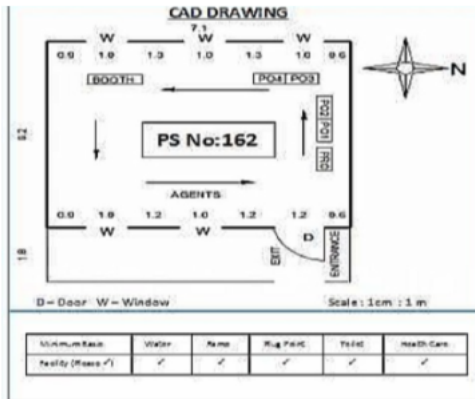

Nazri Naksha

Google Map View

Polling Station Building Front View

Polling Station Front View

Cad View

Key MAP View