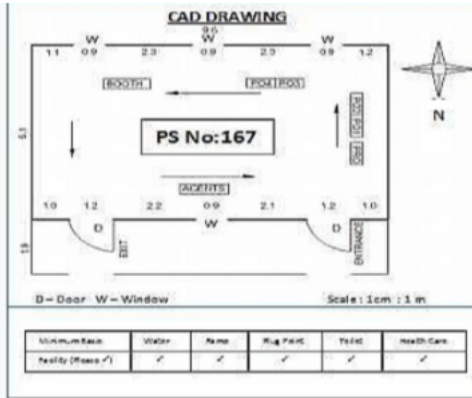

Nazri Naksha

Google Map View

Polling Station Building Front View

Polling Station Front View

Cad View

Key MAP View