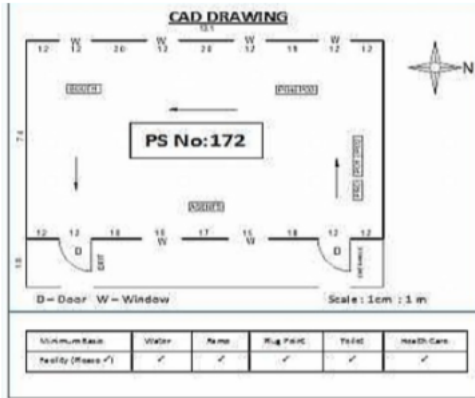

Nazri Naksha

Google Map View

Polling Station Building Front View

Polling Station Front View

Cad View

Key MAP View