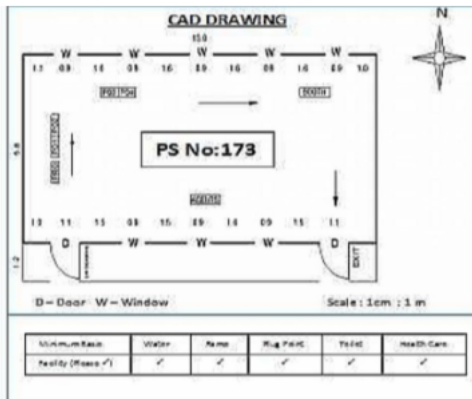

Nazri Naksha

Google Map View

Polling Station Building Front View

Polling Station Front View

Cad View

Key MAP View