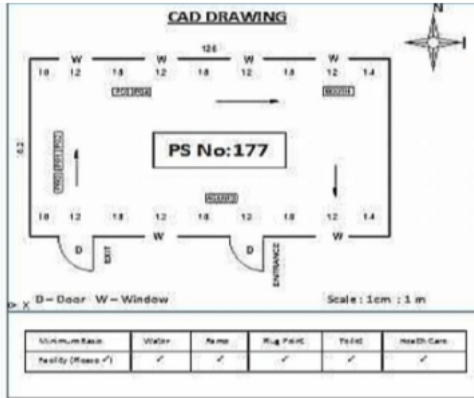

Nazri Naksha

Google Map View

Polling Station Building Front View

Polling Station Front View

Cad View

Key MAP View