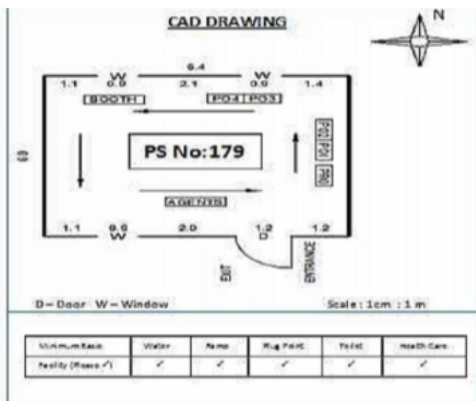

Nazri Naksha

Google Map View

Polling Station Building Front View

Polling Station Front View

Cad View

Key MAP View