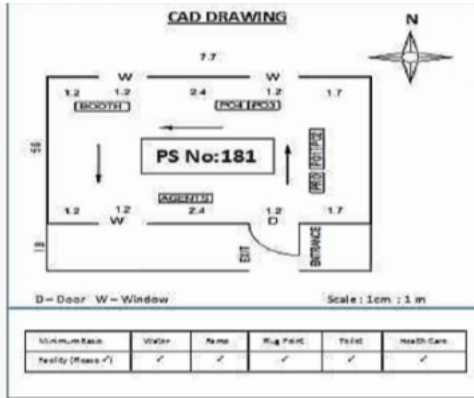

Nazri Naksha

Google Map View

Polling Station Building Front View

Polling Station Front View

Cad View

Key MAP View