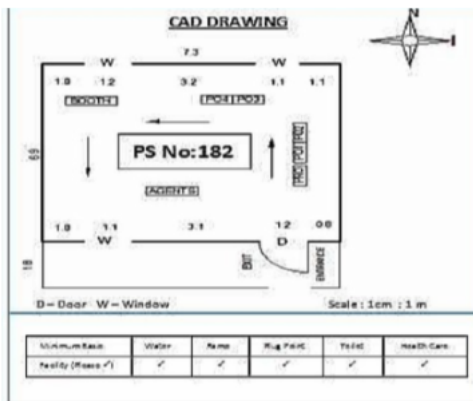

Nazri Naksha

Google Map View

Polling Station Building Front View

Polling Station Front View

Cad View

Key MAP View