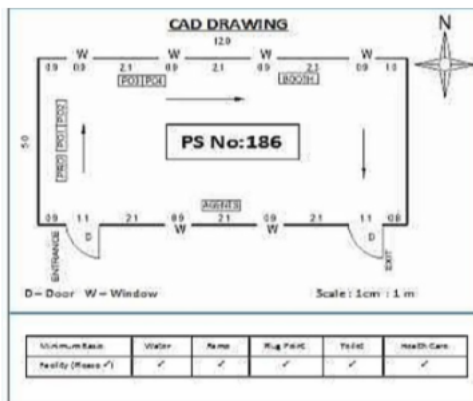

Nazri Naksha

Google Map View

Polling Station Building Front View

Polling Station Front View

Cad View

Key MAP View