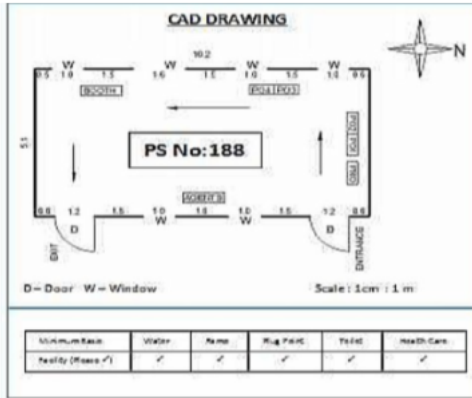

Nazri Naksha

Google Map View

Polling Station Building Front View

Polling Station Front View

Cad View

Key MAP View