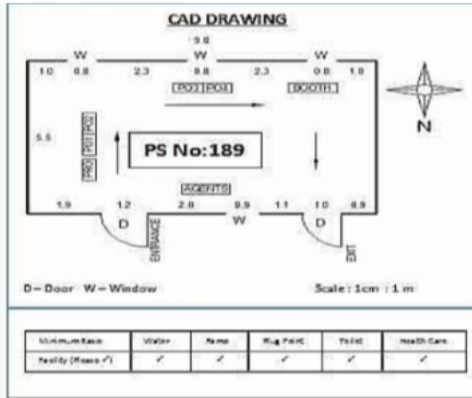

Nazri Naksha

Google Map View

Polling Station Building Front View

Polling Station Front View

Cad View

Key MAP View