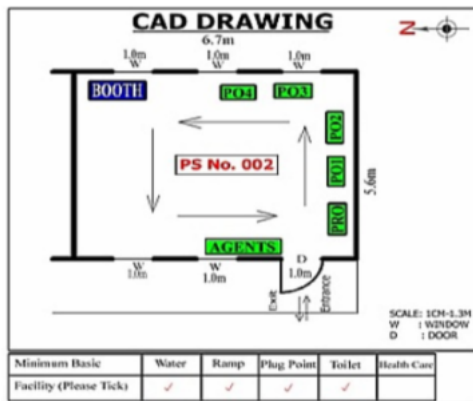

Nazri Naksha

Google Map View

Polling Station Building Front View

Polling Station Front View

Cad View

Key MAP View