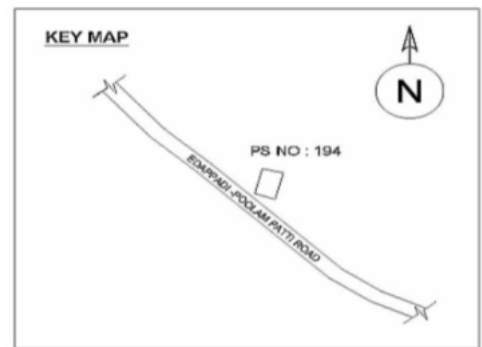

Key MAP View

a) Landmarks b) Road names PS - POLLING STATION
c) Traffic flow