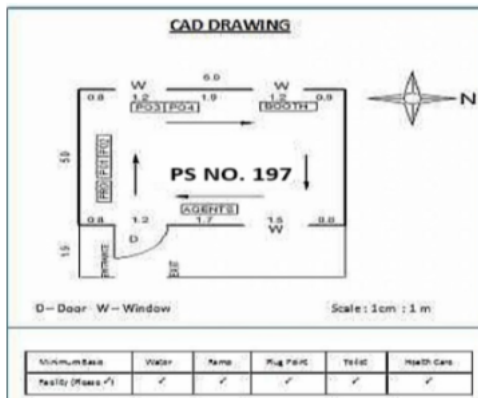

Nazri Naksha

Google Map View

Polling Station Building Front View

Polling Station Front View

Cad View

Key MAP View