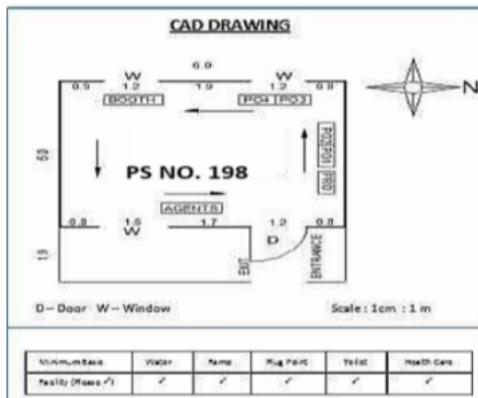

Nazri Naksha

Google Map View

Polling Station Building Front View

Polling Station Front View

Cad View

Key MAP View