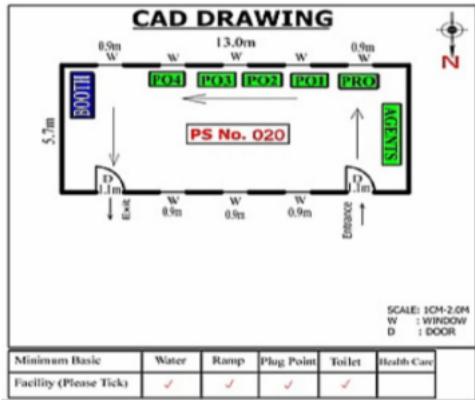

Nazri Naksha

Google Map View

Polling Station Building Front View

Polling Station Front View

Cad View

Key MAP View