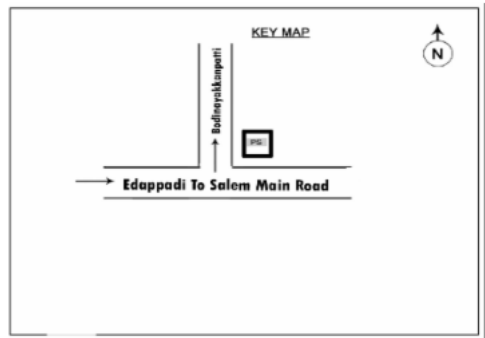

Key MAP View

a) Landmarks b) Road Names c) Traffic flow PS -POLLING STATION