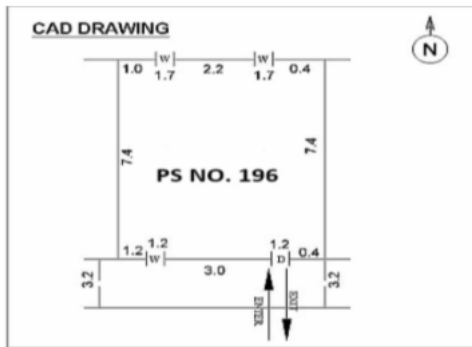

Cad View

Minimum Basic Facility (Please Tick)	Water	Ramp	Plug Point	Toilet	Healthcare
	☒	☒	☒	☒	☒