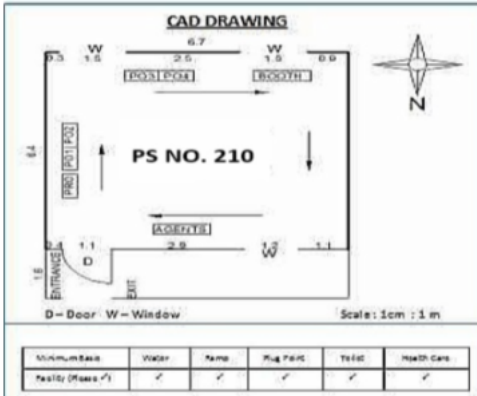

Nazri Naksha

Google Map View

Polling Station Building Front View

Polling Station Front View

Cad View

Key MAP View