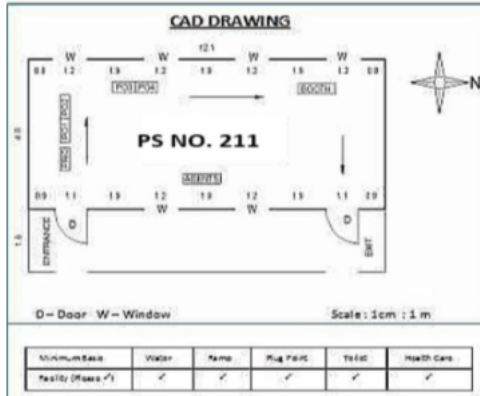

Nazri Naksha

Google Map View

Polling Station Building Front View

Polling Station Front View

Cad View

Key MAP View