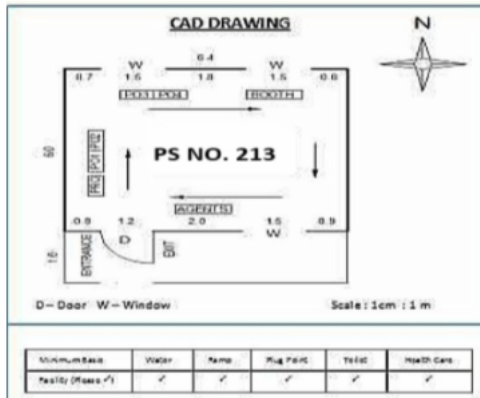

Nazri Naksha

Google Map View

Polling Station Building Front View

Polling Station Front View

Cad View

Key MAP View