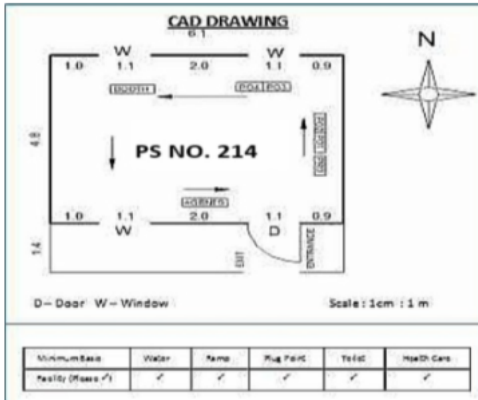

Nazri Naksha

Google Map View

Polling Station Building Front View

Polling Station Front View

Cad View

Key MAP View