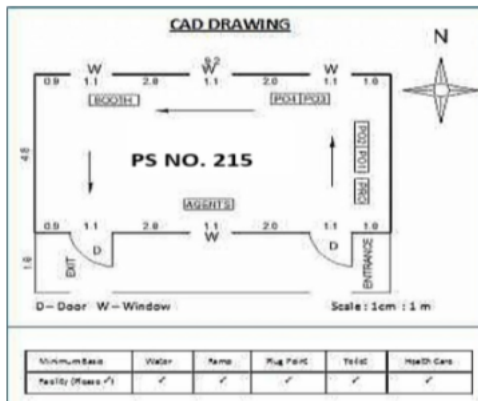

Nazri Naksha

Google Map View

Polling Station Building Front View

Polling Station Front View

Cad View

Key MAP View