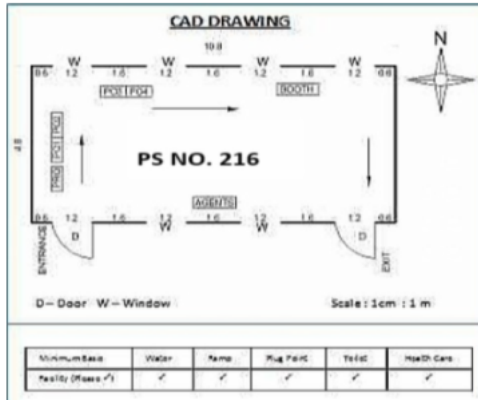

Nazri Naksha

Google Map View

Polling Station Building Front View

Polling Station Front View

Cad View

Key MAP View