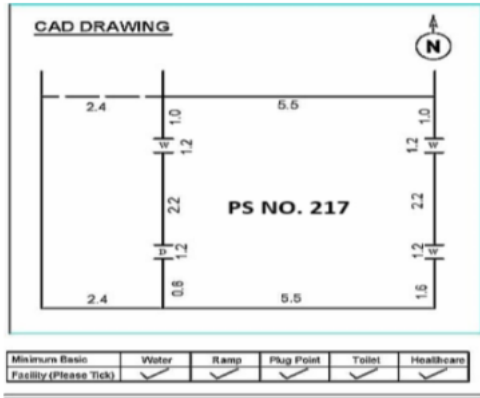

Nazri Naksha

Google Map View

Polling Station Building Front View

Polling Station Front View

Cad View

Key MAP View