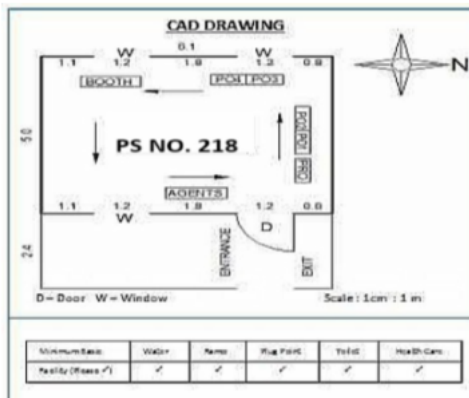

Nazri Naksha

Google Map View

Polling Station Building Front View

Polling Station Front View

Cad View

Key MAP View