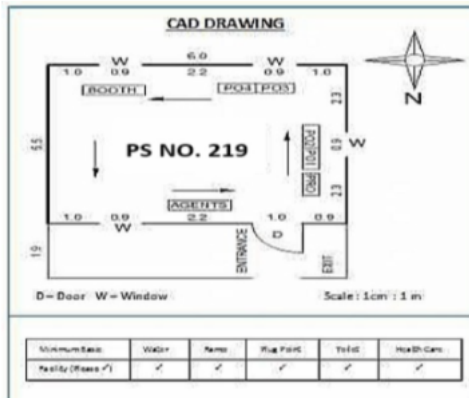

Nazri Naksha

Google Map View

Polling Station Building Front View

Polling Station Front View

Cad View

Key MAP View