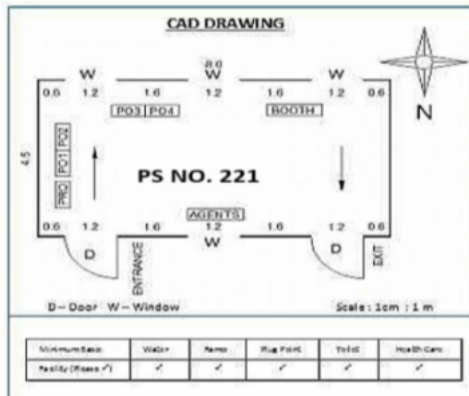

Nazri Naksha

Google Map View

Polling Station Building Front View

Polling Station Front View

Cad View

Key MAP View